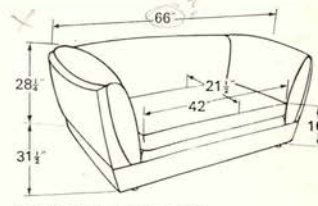

N.42 Codetta adjustable sofa
82 1/2" when extended