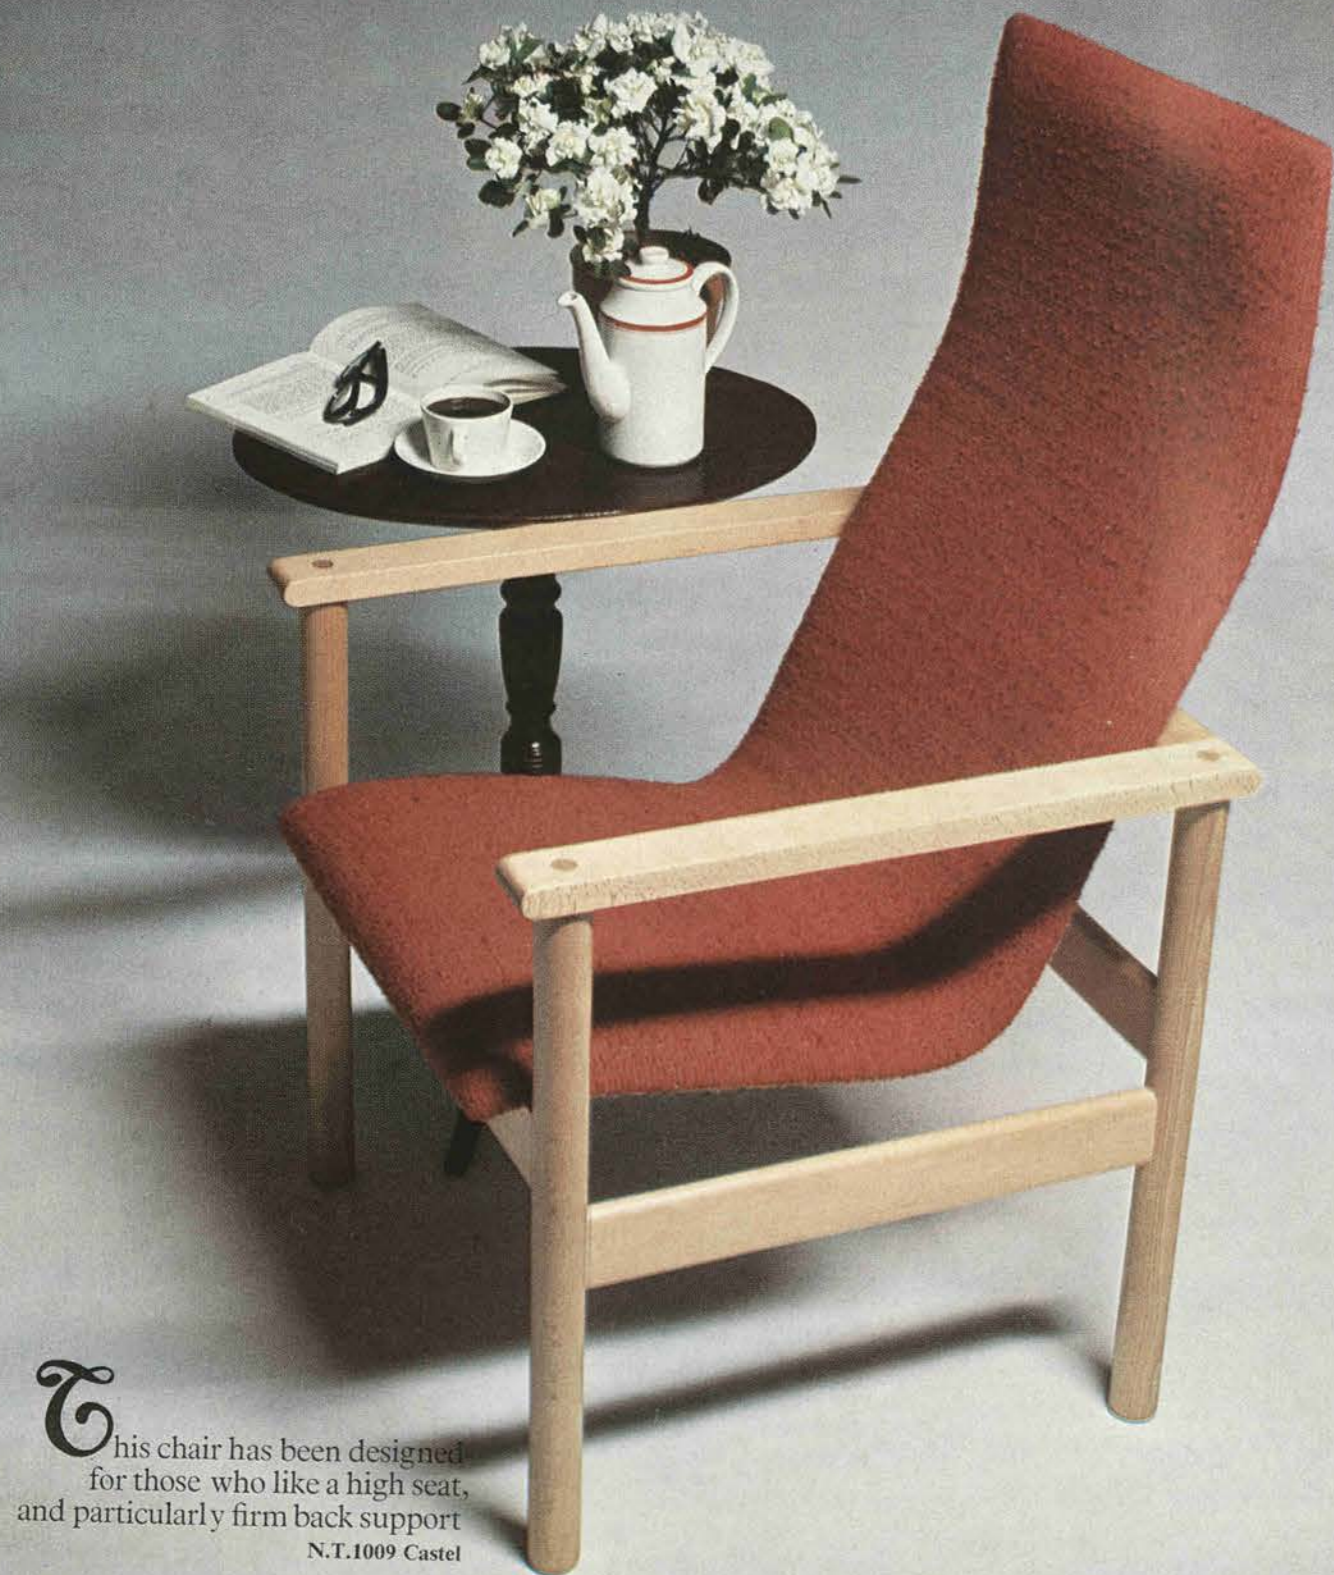

This chair has been designed for those who like a high seat, and particularly firm back support
N.T.1009 Castel

L Cornwell-Norton ong lasting comfort

As with our parent Company, Parker-Knoll Limited, quality and long lasting comfort is the hallmark of Cornwell-Norton furniture. Cornwell-Norton chairs and settees not only bring you the lightness, strength and comfort of modern techniques in construction, they bring the very best in advanced design, as typified by the choice of exciting lacquered colour frame finishes available on our Compton and Conway ranges. All Cornwell-Norton furniture is built to the highest standards, which will ensure a Cornwell-Norton chair or settee will be as supremely comfortable in years to come as it is on the day you buy it.

F Cornwell-Norton urnishing fabrics

Each year Cornwell-Norton take great care in selecting exciting new additions to their distinctive range of high quality fabrics. This is done to keep abreast of the latest trends in interior design, and ensure that Cornwell-Norton furniture looks right in even the most modern interiors. Various tests are carried out on all our fabrics, including tests for resistance to abrasion and colour fastness. They are only used if they pass all tests to the high Cornwell-Norton standards. Your local quality furniture shop will be pleased to show you their selection of Cornwell-Norton models, these can also be seen at the Parker-Knoll showrooms.

CORNWELL-NORTON (A member of the Parker-Knoll group)

23 Frogmoor, High Wycombe, Bucks. Telephone: High Wycombe 24326
Showrooms: **London**, 19/20 Berners Street., **Manchester**, 33 King Street (selection only)
Bristol, 35 Park Street., **High Wycombe**, The Courtyard, Frogmoor.
Cornwell-Norton reserve the right to alter specifications without notice.