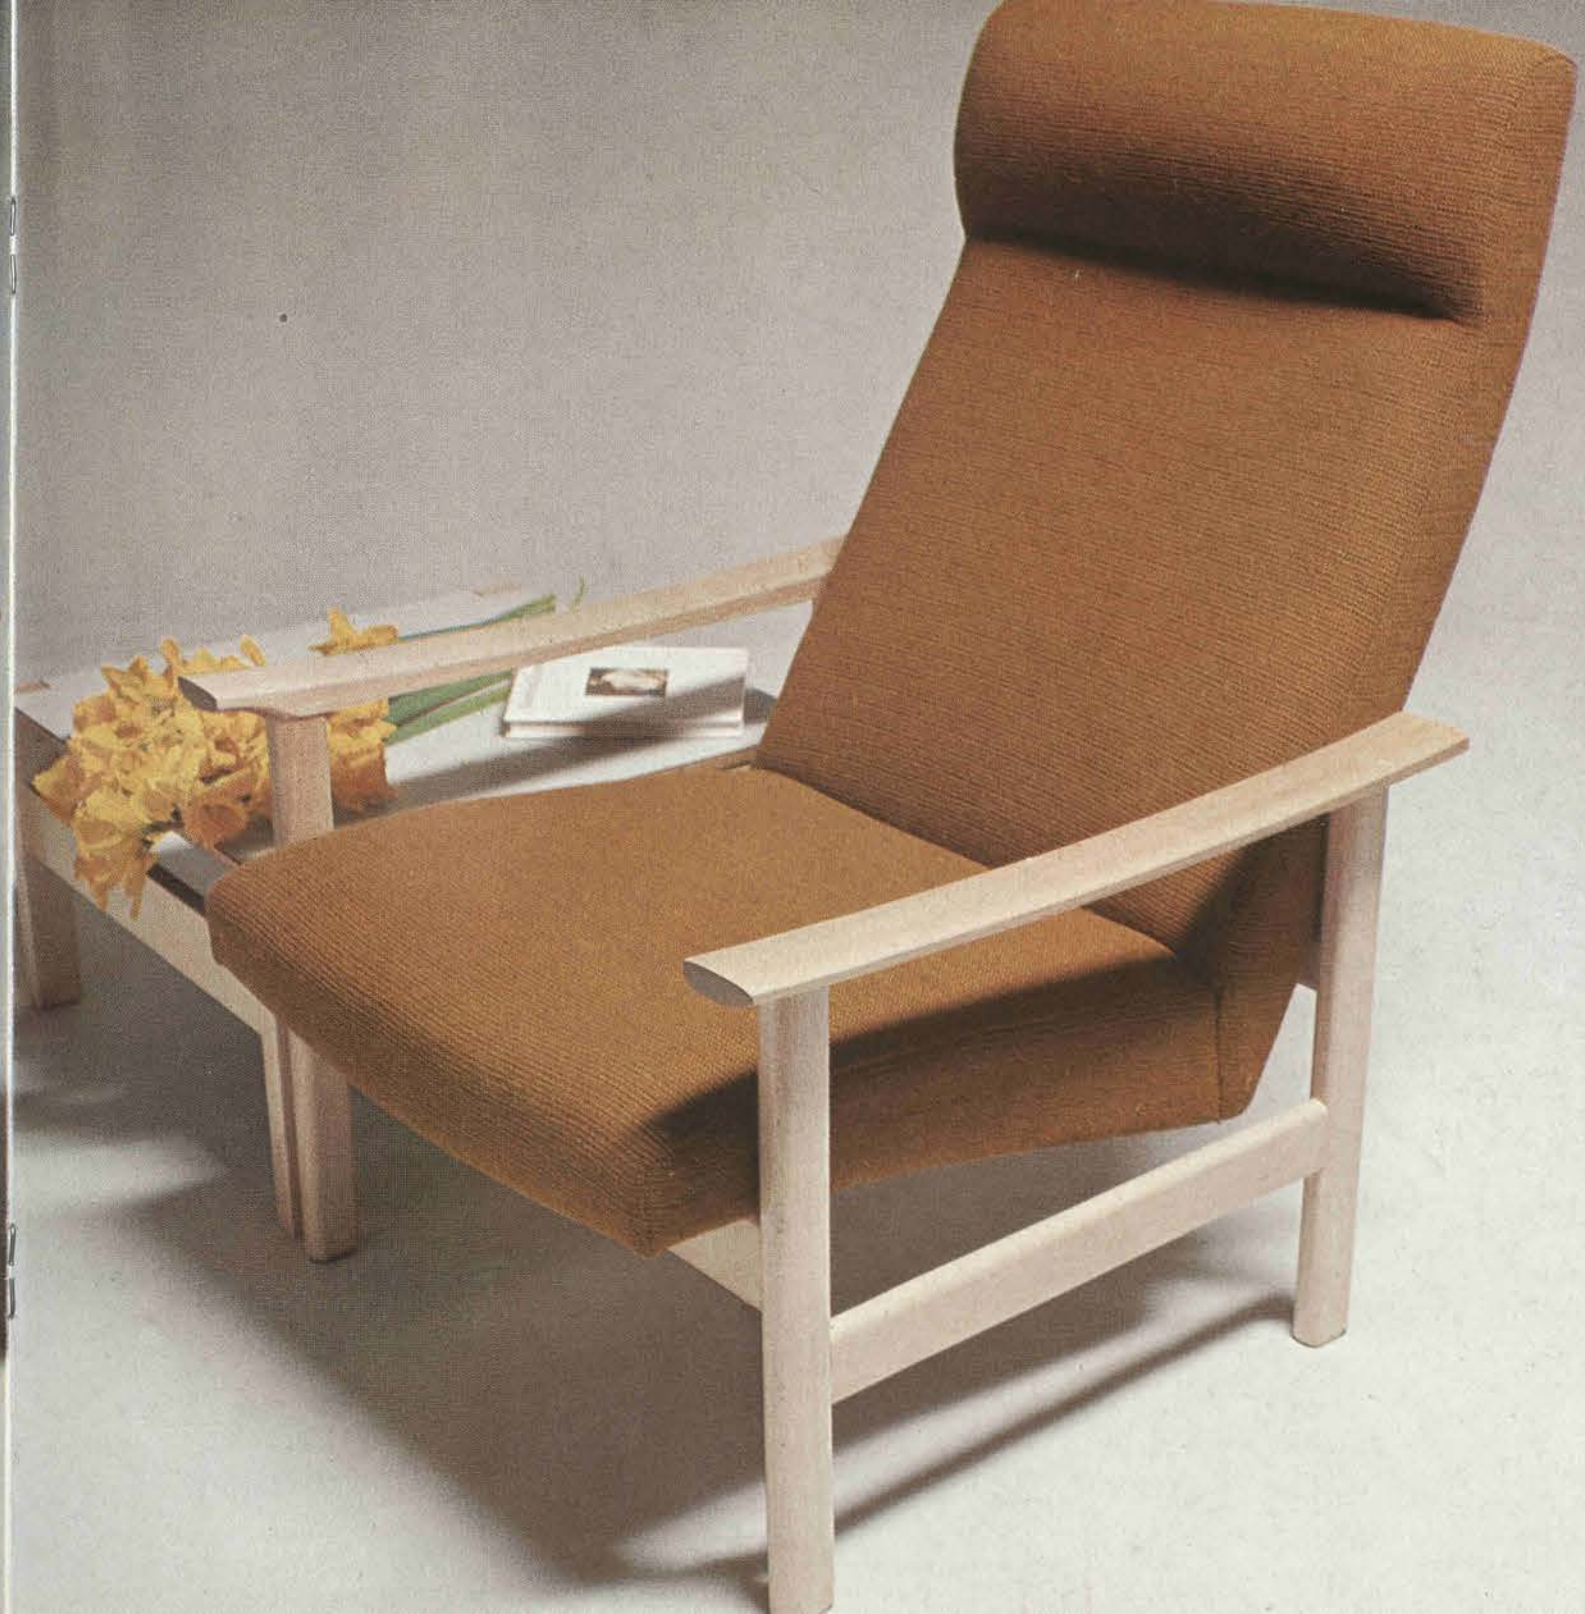

The same basic design as the 'Queens',
but with the addition of a pillow head cushion
for that 'Little Extra' comfort
N.29 N.27 and N.28 'Kings'