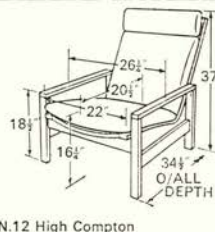

N.12 High Compton
N.13 High Conway (no arms)