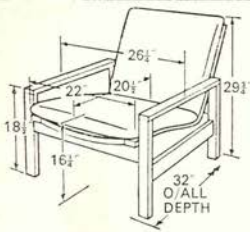

N.10 Compton