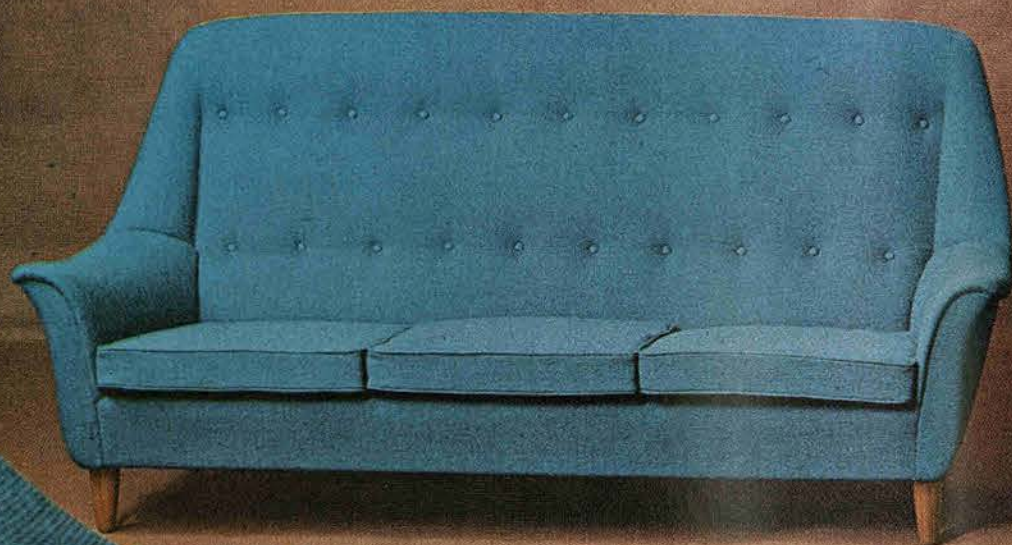

N.1/N.2 & N.33/N.34 Novella

*A*n elegant deeply upholstered suite which sets a new standard of modernity and beauty of line. Covered in our new range of strong Belmont colours. Beech finishes are Natural, Light or Dark Mahogany or Ebonised on all models. Natural Teak on N.1 and N.2 only. The swivel model also has a rocking action, and the base is fitted with castors for easy movement.