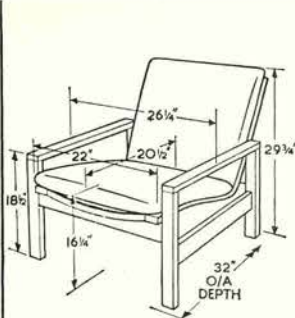

N.10 Compton