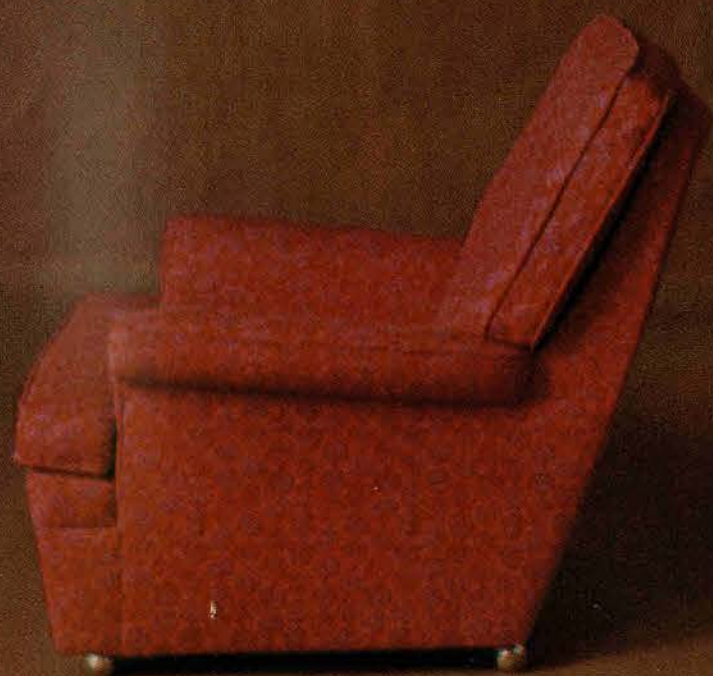

All Cornwell-Norton furniture is built to the highest standards, which will ensure a C/N chair or settee will be as supremely comfortable in years to come as it is on the day you buy it.

N.100 Cavatina
comfortable fully
A upholstered chair, large
enough for the man of the house, yet
styled with a simplicity that fits into
the modern interior with complete harmony.
Finishes are: Natural Beech, Teak,
Light Mahogany, Mahogany,
Dark Finish or Ebonised
to choice.