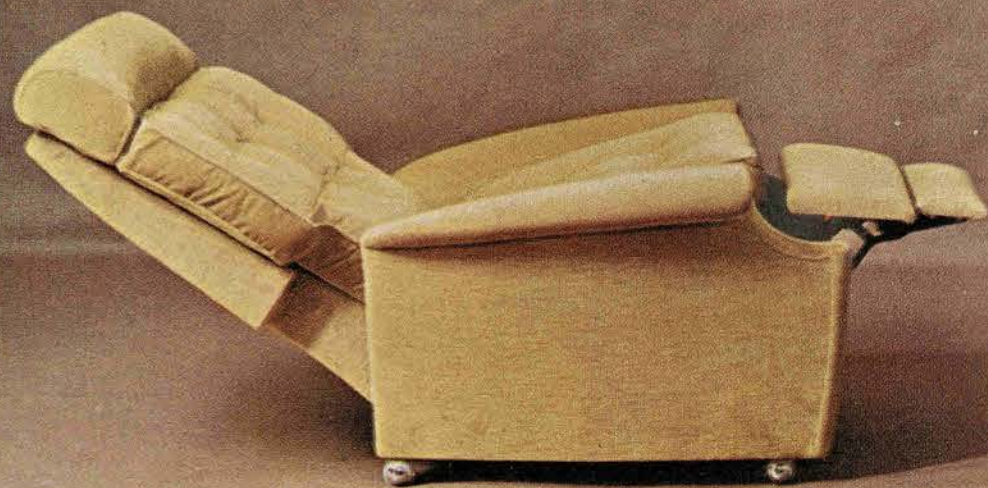

All Cornwell-Norton furniture is built to the highest standards, which will ensure a C/N chair or settee will be as supremely comfortable in years to come as it is on the day you buy it.

N.100 Cavatina
comfortable fully
A upholstered chair, large
enough for the man of the house, yet
styled with a simplicity that fits into
the modern interior with complete harmony.
Finishes are: Natural Beech, Teak,
Light Mahogany, Mahogany,
Dark Finish or Ebonised
to choice.

N.35/N.36 Gitana Suite
Generous in size and deeply upholstered;
the Gitana Suite combines elegance of line
with highest standards of comfort.

N.1/N.2 & N.33/N.34 Novella

*A*n elegant deeply upholstered suite which sets a new standard of modernity and beauty of line. Covered in our new range of strong Belmont colours. Beech finishes are Natural, Light or Dark Mahogany or Ebonised on all models. Natural Teak on N.1 and N.2 only. The swivel model also has a rocking action, and the base is fitted with castors for easy movement.

N.31/N.32 Norton suite
An expensive luxury suite for the connoisseur, designed
to match and complement our successful Recliner chair.
The Norton was developed and built for the person who demands
the very best in modern furniture.

N.30 Norton Recliner
The celebrated Recliner now christened "Norton" that has proved such an outstanding success. By gently pressing backwards the Recliner adjusts itself to any of three positions—to match your every mood.