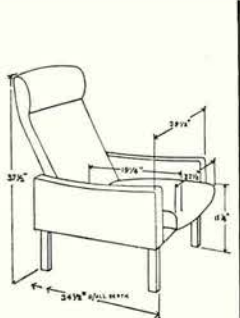

N.29 Kingsdown