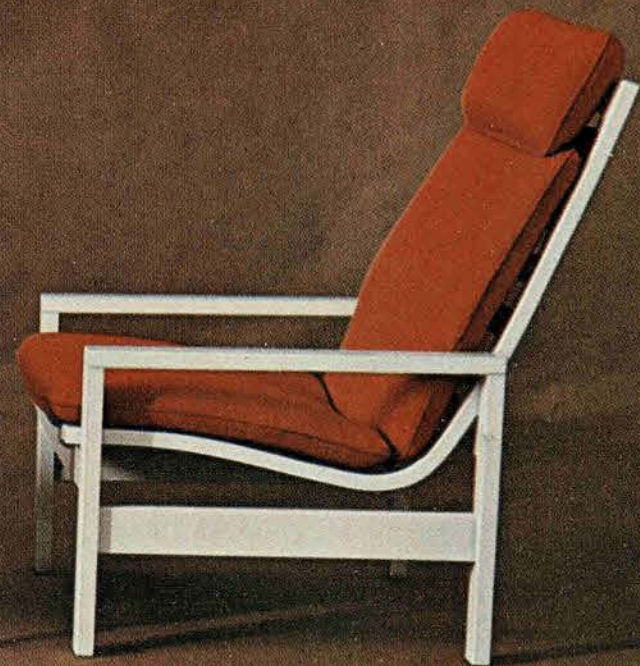

N.10 Compton & N.12 High Compton
Simple, well-made, extremely comfortable
these chairs reflect the clean composed lines
of the best modern architecture. Elegant laminated
inner structures contrast with the severity of
the Natural Beech frames.

All cushions are of deep latex foam,
and high backed versions are available with
a pillow head cushion.

Frames are in Beech, finished Natural,
or as Teak or Mahogany. Coloured lacquer
finishes can be supplied in Grey, Red, White,
Sea Green or Ebony to special order.