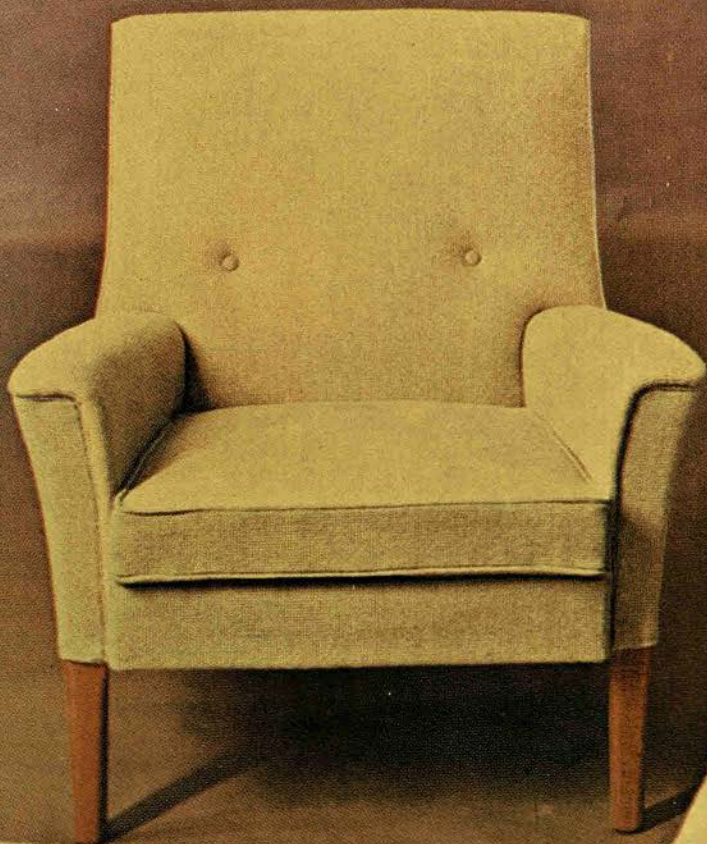

All Cornwell-Norton furniture is built to the highest standards, which will ensure a C/N chair or settee will be as supremely comfortable in years to come as it is on the day you buy it.

N.100 Cavatina
comfortable fully
A upholstered chair, large
enough for the man of the house, yet
styled with a simplicity that fits into
the modern interior with complete harmony.
Finishes are: Natural Beech, Teak,
Light Mahogany, Mahogany,
Dark Finish or Ebonised
to choice.