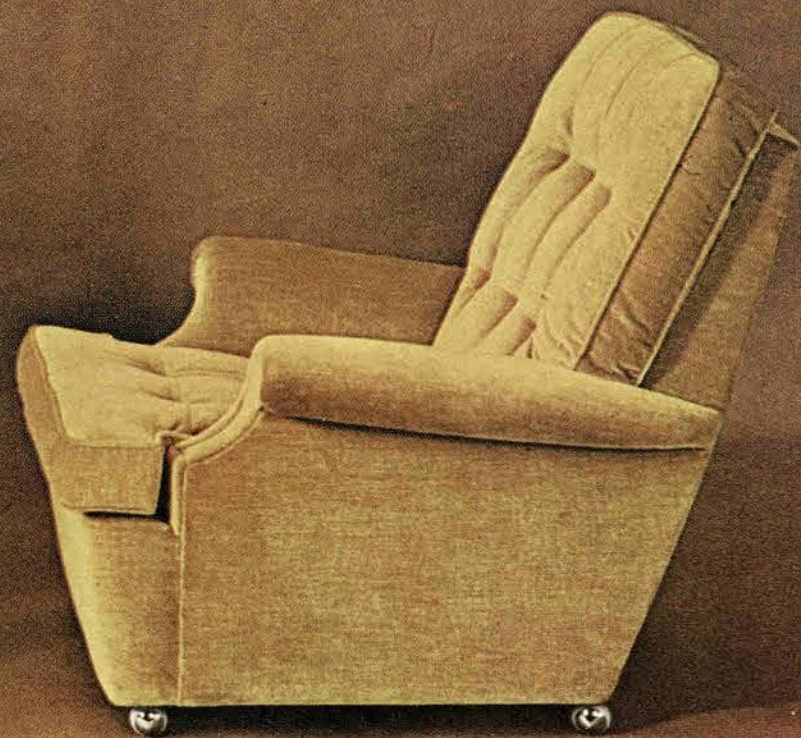

All Cornwell-Norton furniture is built to the highest standards, which will ensure a C/N chair or settee will be as supremely comfortable in years to come as it is on the day you buy it.

N.100 Cavatina
comfortable fully
A upholstered chair, large
enough for the man of the house, yet
styled with a simplicity that fits into
the modern interior with complete harmony.
Finishes are: Natural Beech, Teak,
Light Mahogany, Mahogany,
Dark Finish or Ebonised
to choice.

N.35/N.36 Gitana Suite
Generous in size and deeply upholstered;
the Gitana Suite combines elegance of line
with highest standards of comfort.

N.1/N.2 & N.33/N.34 Novella

*A*n elegant deeply upholstered suite which sets a new standard of modernity and beauty of line. Covered in our new range of strong Belmont colours. Beech finishes are Natural, Light or Dark Mahogany or Ebonised on all models. Natural Teak on N.1 and N.2 only. The swivel model also has a rocking action, and the base is fitted with castors for easy movement.

N.30 Norton Recliner
The celebrated Recliner now christened "Norton" that has proved such an outstanding success. By gently pressing backwards the Recliner adjusts itself to any of three positions—to match your every mood.