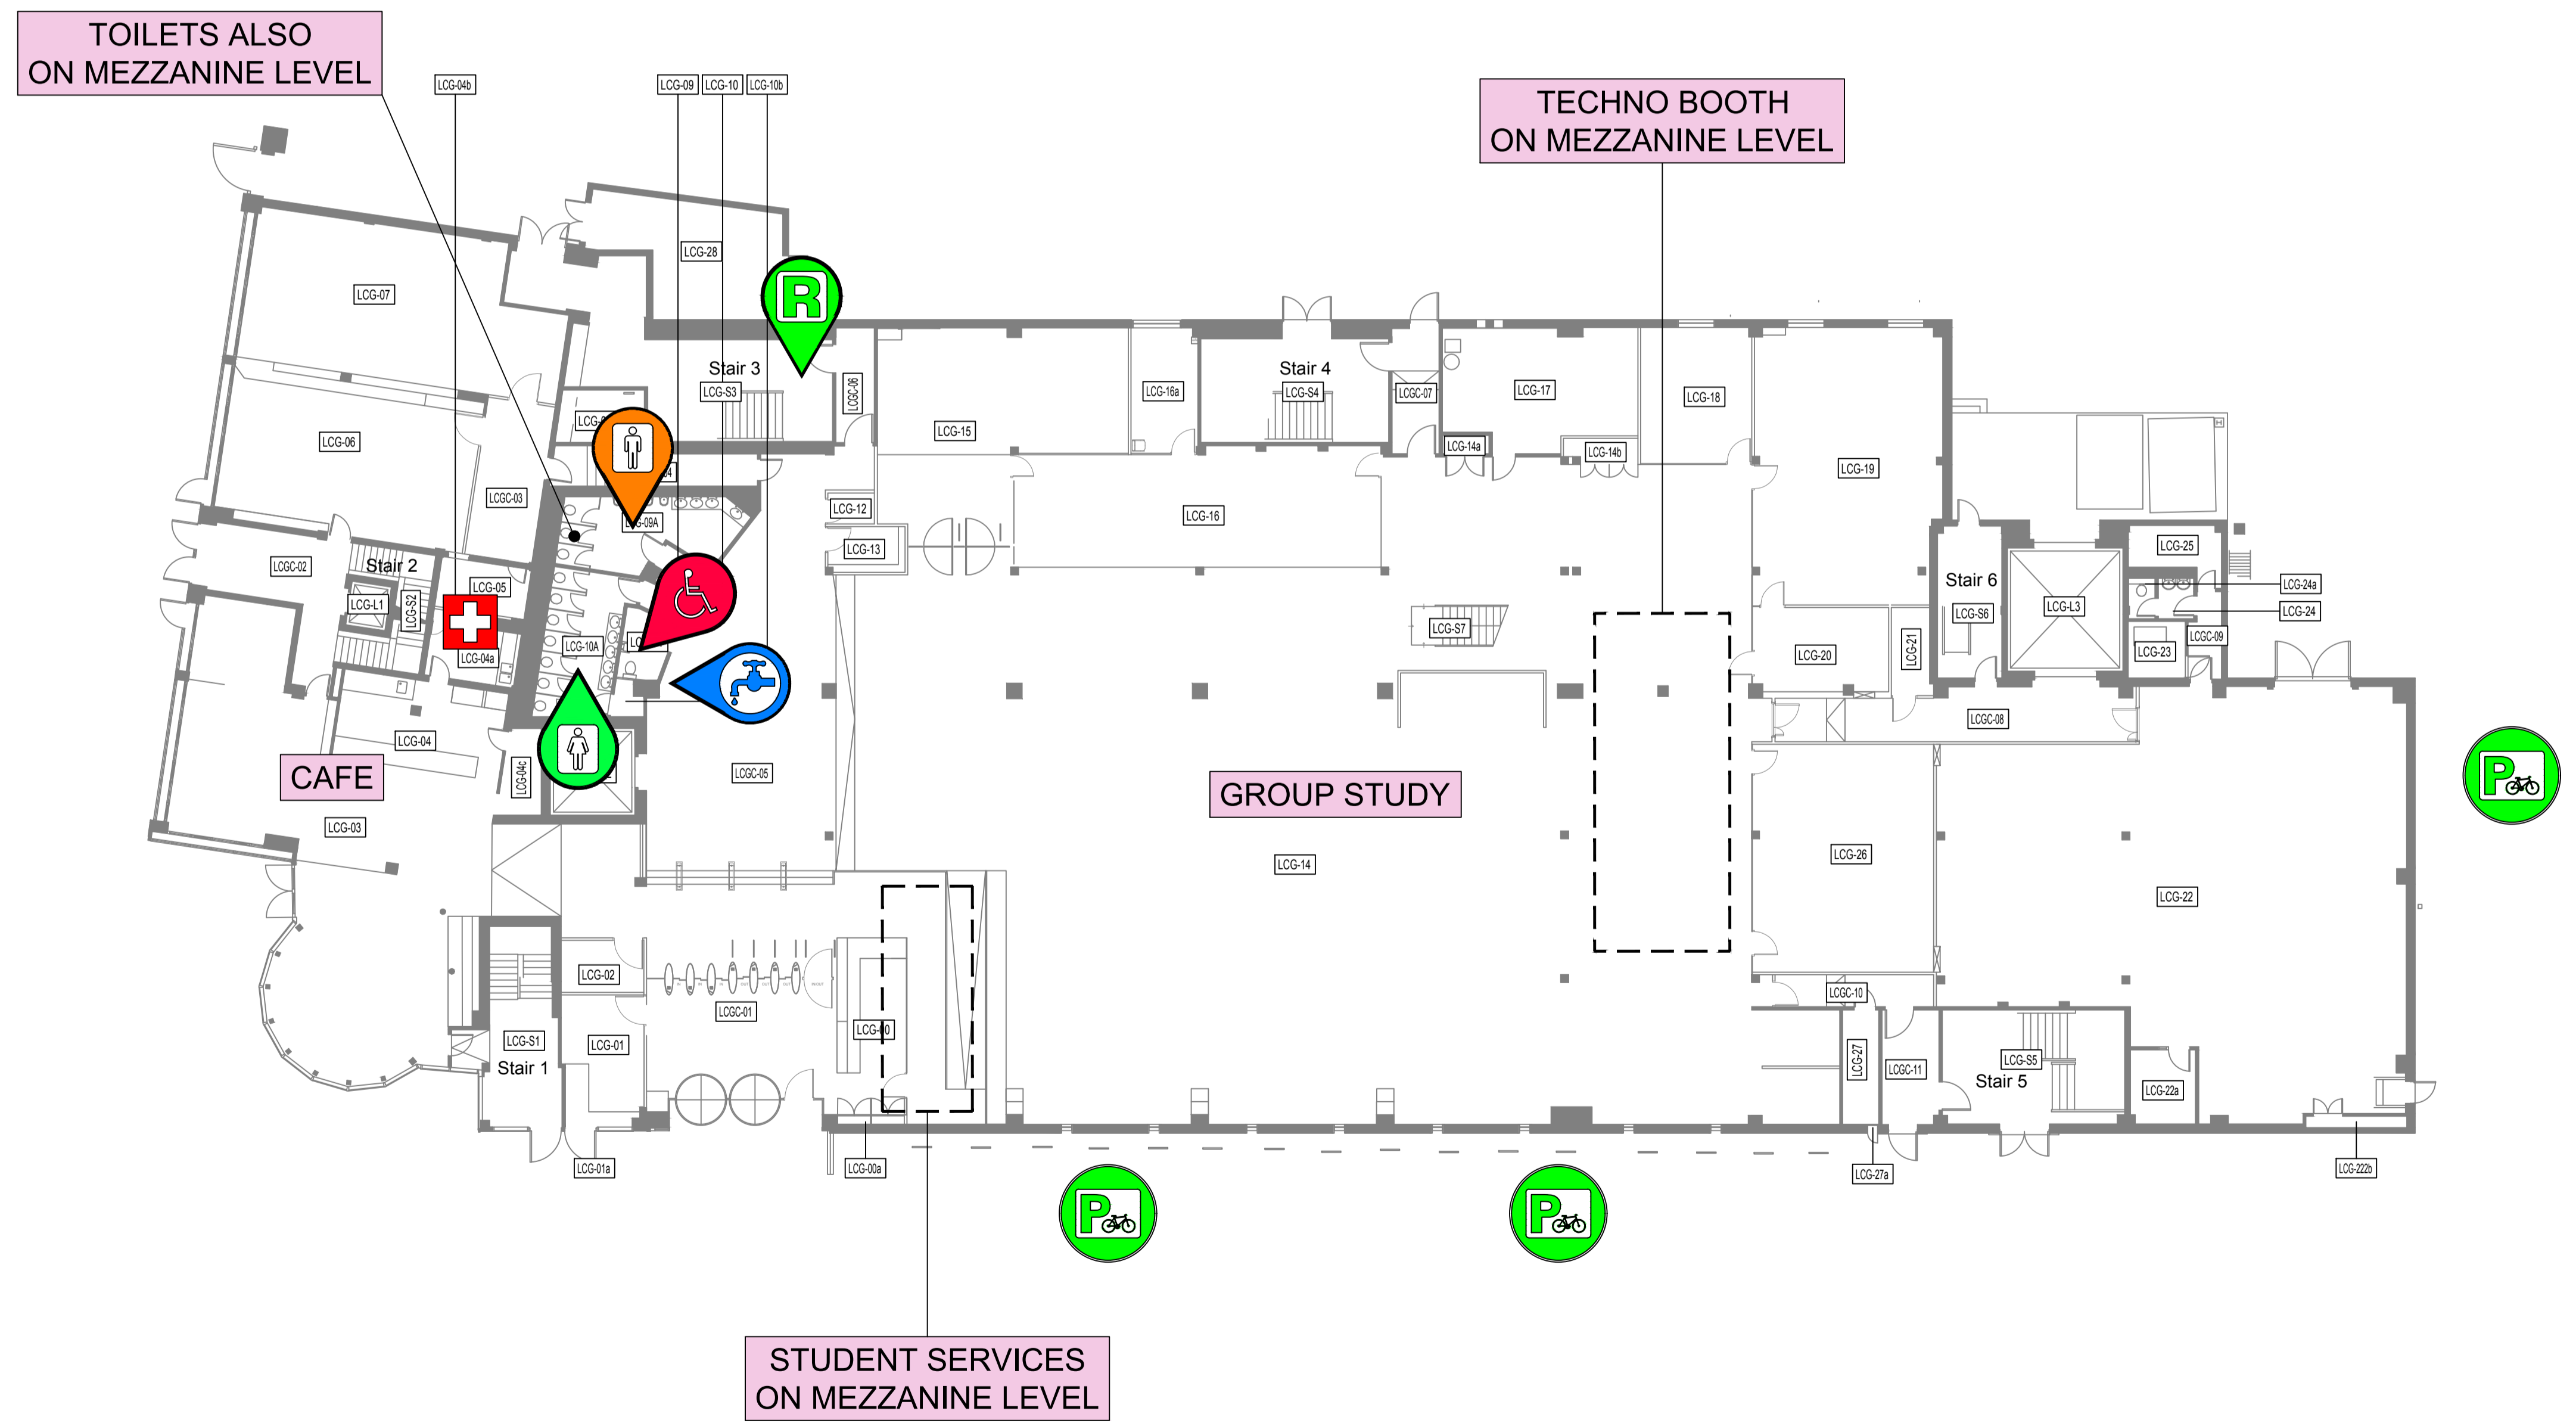

KEY:

-  **EXIT** EXIT DOORS
-  MALE WC
-  FEMALE WC
-  DISABLED WC
-  MIXED WC
-  WATER FOR DRINKING
-  SHOWERS
-  DISABLED REFUGE
-  BIKE PARKING
-  FIRST AID POINT
-  SOLAR CHARGER
-  GREEN SPACE
-  KEY LOCATIONS