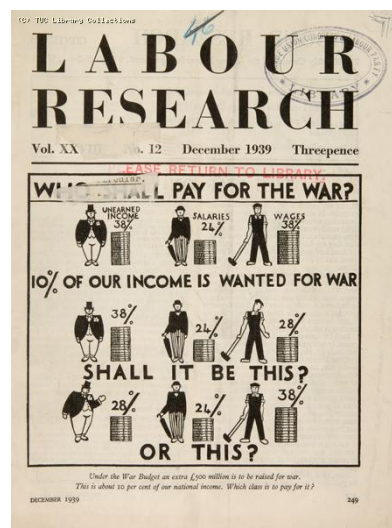

## LABOUR RESEARCH DEPARTMENT ARCHIVE

The records of the **Labour Research Department [LRD]** are deposited in the TUC Library Collections, held in London Metropolitan University. The origins of the LRD lay in the Committee of Inquiry into the Control of Industry, set up by the Fabian Society in 1912 (during a period of mass strikes and great social unrest) to produce an alternative plan for the future organisation of industry. In 1913, the Committee became the Fabian Research Department, producing research reports and other publications, but also organising lectures and conferences. **George Bernard Shaw** became the Chairman and both **Sidney and Beatrice Webb** played leading roles. A generation of young intellectuals, who went on to play key roles in the labour and broader political movements, were recruited to the project via the **University Socialist Federation** [records also held here] and it was seen as a power-house for new political ideas. Prominent names in the records include **J.J. Mallon** [secretary of the Anti-Sweating League], **J.S. Middleton** [Labour Party General Secretary], **Maud Pember Reeves** [feminist and socialist], **W.Mellor** [journalist], **Dr Ethel Bentham** MP [suffragist], **Susan Lawrence** MP, **Clifford Allen** [founder of the No Conscription Fellowship], **Ellen Wilkinson** MP, **Maurice Reckitt** [writer and Christian sociologist], **G.D.H. Cole** [writer and journalist] and **Robin Page Arnot** [historian and secretary of the LRD]. In 1918, the name changed to the LRD and it prioritised supplying unions and other groups with information to use in negotiations, political debates and public meetings. The Archive provides a detailed record of trade union and political struggles in the 20<sup>th</sup> century. **The catalogue of the Archive may be seen online at [www.londonmet.ac.uk/tuc](http://www.londonmet.ac.uk/tuc)**